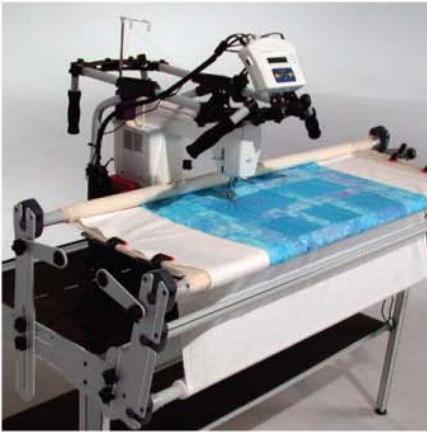

Quilting Based on Technology

SIMPLE INSTALLATION!

DESIGNS BY GOLDEN THREADS

BEAUTIFUL RESULTS RIGHT AWAY!

QBOT™ DOES IT FOR YOU

Automatic, hands-free movement across your quilt, stitching the perfect design!

SIMPLE

Truly easy to install and use.

PROFESSIONAL RESULTS

You are now the professional! There is no need to pay someone a premium price to personalize your unique quilt!

INTRICATE DESIGNS STITCHED BEAUTIFULLY

Create design-quality that would be impossible to create by hand.

FIT DESIGNS TO YOUR QUILT'S NEEDS

Stencils that don't fit are history! You can now perfectly size designs for any block - without tools!