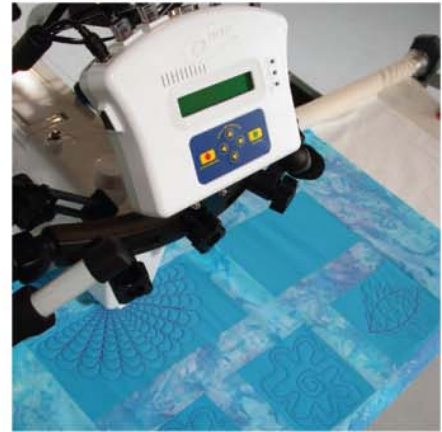

Quilting Based on Technology

SIMPLE INSTALLATION!

DESIGNS BY GOLDEN THREADS

BEAUTIFUL RESULTS RIGHT AWAY!

QBOT™ DOES IT FOR YOU

Automatic, hands-free movement across your quilt, stitching the perfect design!

Create design-quality that would be impossible to create by hand.

FIT DESIGNS TO YOUR QUILT'S NEEDS

Stencils that don't fit are history! You can now perfectly size designs for any block - without tools!